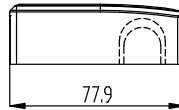

ケーブル挿入口(3箇所)
Cable through hole(3 places)

マグネット
Magnet