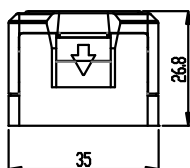

マグネット
Magnet

単位 : mm
Unit : mm

本仕様書の英文は和文原本を英語に翻訳して作成したものであるが、和文原本と英文の間に不一致又は差異が生じた場合には和文原本が優先されるものとする。
This English version of the specification is translated from the Japanese original version. In case that there is any incompatibility or difference between the two, the Japanese original version shall have priority.

お問い合わせ先 Contact Us: <https://www.nscable.co.jp/>