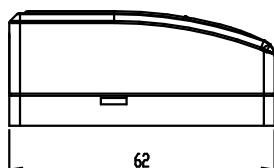

マグネット
Magnet

単位 : mm
Unit : mm

本仕様書の英文は和文原本を英語に翻訳して作成したものであるが、和文原本と英文の間に不一致又は差異が生じた場合には和文原本が優先されるものとする。
This English version of the specification is translated from the Japanese original version. In case that there is any incompatibility or difference between the two, the Japanese original version shall have priority.

お問い合わせ先 Contact Us: <https://www.nscable.co.jp/>