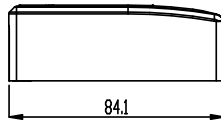

単位 : mm
Unit : mm

-注意-

- ※1 8極8心(RJ-45)以外のモジュラープラグを差し込まないでください。
  モジュラージャックのコンタクトピン(ターミナル)を变形させる恐れがあります。
- ※1 Please do not insert a modular plug other than 8P8C (RJ - 45).
  It may deform the contact pin (terminal) of the modular jack.
- ※2 適用導体径、適用絶縁体径、適用ケーブル外径を満たす仕様のケーブルを使用してください。
  仕様を満たさないケーブルを使用した場合、不具合を引き起こす可能性があります。
  ご使用するケーブル仕様はメーカーに確認してください。
- ※2 Please use a cable that satisfy the applicable conductor range, applicable insulator range, applicable cable O.D. range.
  If use cables that do not satisfy specifications may cause problems.
  Please confirm to cable manufacturer about cable specifications to use.

本仕様書の英文は和文原本を英語に翻訳して作成したものであるが、和文原本と英文の間に不一致又は差異が生じた場合には和文原本が優先されるものとする。
This English version of the specification is translated from the Japanese original version. In case that there is any incompatibility or difference between the two, the Japanese original version shall have priority.

本社 Head office, Japan Phone(+81) 3 3572 3471	前橋営業所 Maebashi sales office, Japan Phone(+81) 27 251 3121	札幌営業所 Sapporo sales office, Japan Phone(+81) 11 374 8165	仙台営業所 Sendai sales office, Japan Phone(+81) 22 297 6680	名古屋営業所 Nagoya sales office, Japan Phone(+81) 52 808 6091	大阪営業所 Osaka sales office, Japan Phone(+81) 6 6538 6150	広島営業所 Hiroshima sales office, Japan Phone(+81) 82 225 6275
福岡営業所 Fukuoka sales office, Japan Phone(+81) 92 558 2900	沖縄駐在所 Okinawa sales office, Japan Phone(+81) 98 894 8233	香港日線有限公司 H.N.C. CO.,LTD. Hong Kong Phone(+852) 2796 1197	東莞日線線纜有限公司 D.N.C. CO.,LTD. China Phone(+86) 769 8334 1275	Nissen Philippines, Inc. Philippines Phone(+63) 46 443 9854	Nissen Electronics(S) Pte Ltd. Singapore Phone(+65) 6747 9593